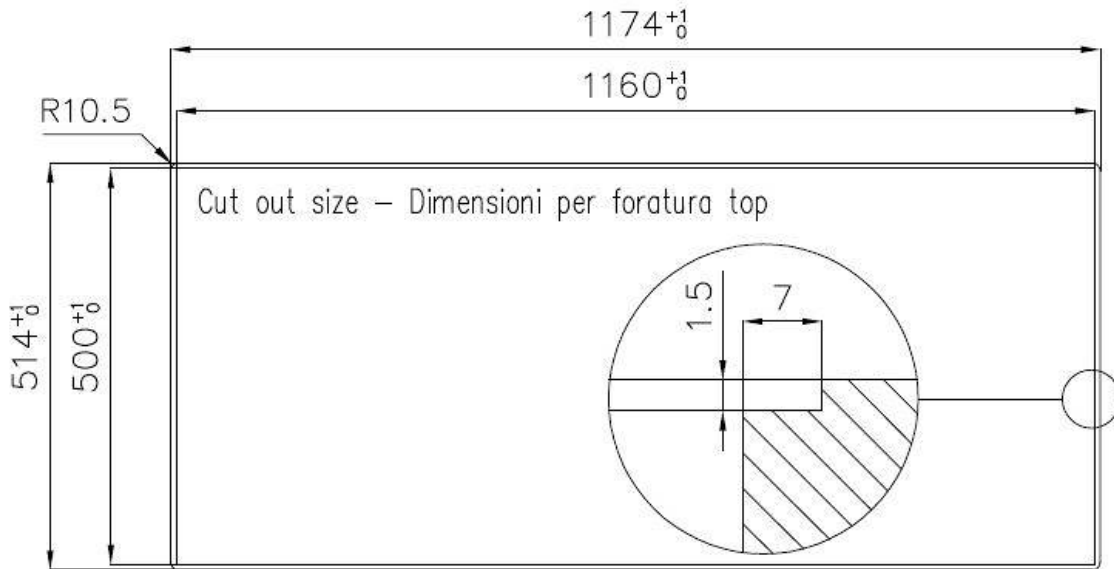

Lavello S4000 cod. 4315/05*

FT