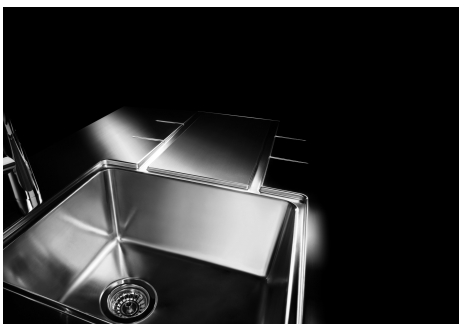

Lavello S4000 cod. 4315/05*

FT

FTS

GALLERY