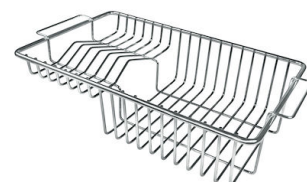

Small radius Bowls with squared shapes with a modern design and an increased capacity, for a minimal aesthetics connected with an extreme practicality.

Deep bowls This bowls reach an important depth, over 20 cm, thanks to the advanced production technology, that can be offer great capiciency and practicality in all the washing operations.

TECHNICAL DATA

Lavello S4000 cod. 4315/05*

FT

FTS

GALLERY

OPTIONAL ACCESSORIES

Glass chopping board
8631 300

HPDE Chopping board
8657 001

HPDE Twin chopping board
8644 101

Stainless steel basket
8611 000

Stainless steel plate rack
8100 303
* only in combination with the accessory
8644 101

Stainless steel plate rack
8100 201

White bowl
8153 100