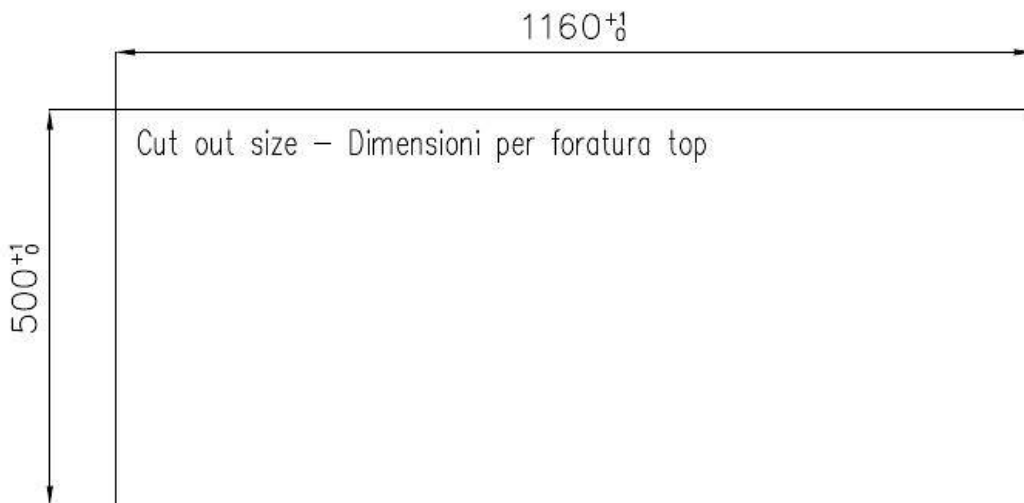

Lavello S4000 cod. 4315/05*

FT

FTS

GALLERY