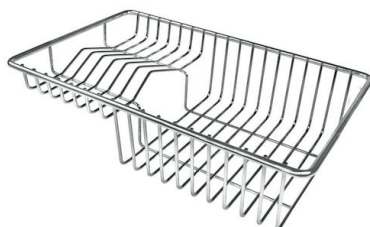

Basket 3,5" waste fitting The drain is equipped with a large 3.5" drain, with the practical basket cap that prevents the discharge of solid parts.

Perimetral overflow The overflow is always a security on the Foster sinks that prevents the overflow of water in case of oversights. The perimeter drain solution improves aesthetics thanks to its square and essential shape.

Small radius Bowls with squared shapes with a modern design and an increased capacity, for a minimal aesthetics connected with an extreme practicality.

Deep bowls This bowls reach an important depth, over 20 cm, thanks to the advanced production technology, that can be offer great capiciency and practicality in all the washing operations.

TECHNICAL DATA

Lavello S4000 cod. 4315/05*

FT

FTS

GALLERY

OPTIONAL ACCESSORIES

Glass chopping board
8631 300

HPDE Chopping board
8657 001

HPDE Twin chopping board
8644 101

Stainless steel basket
8611 000

Stainless steel plate rack
8100 303
* only in combination with the accessory
8644 101

Stainless steel plate rack
8100 201

White bowl
8153 100